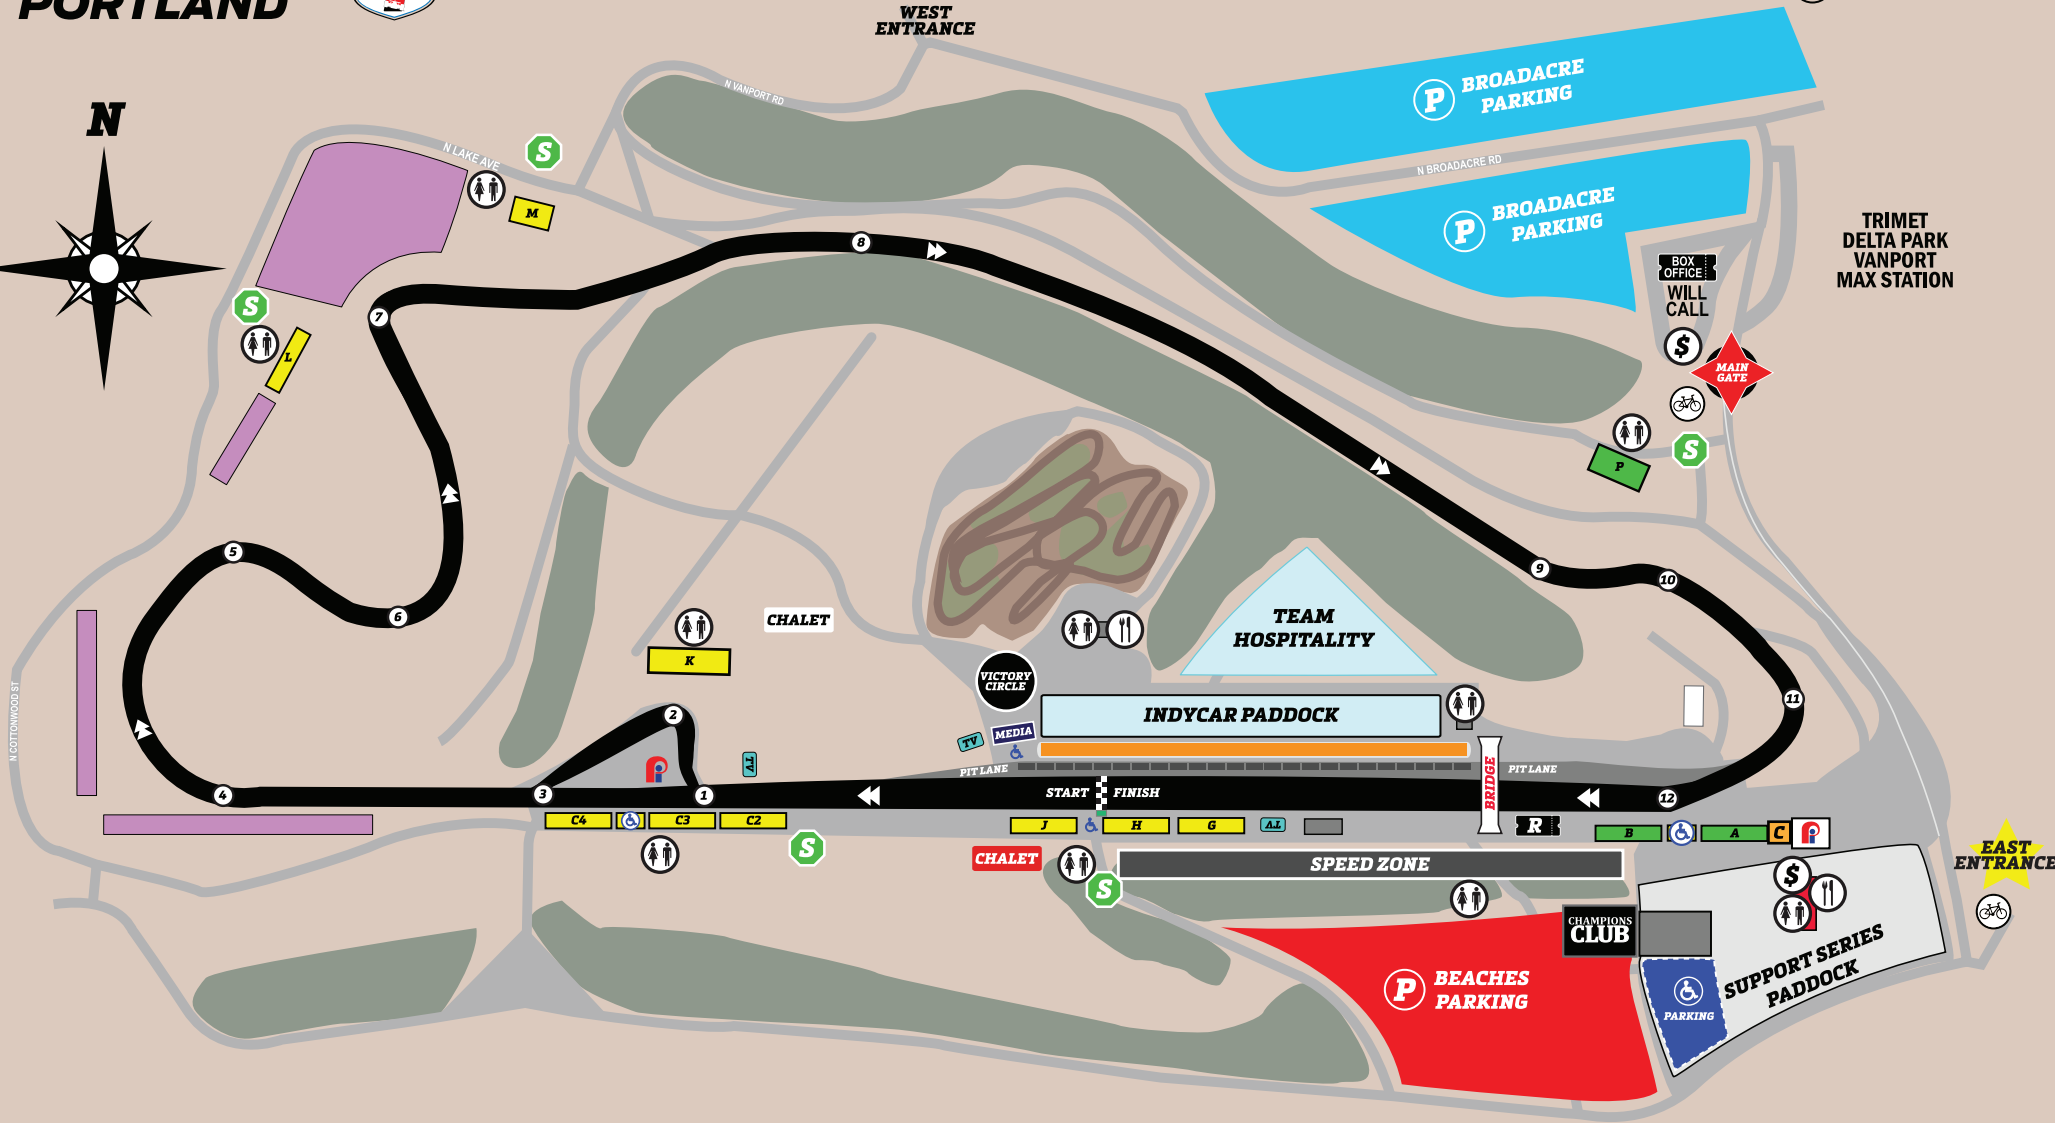

GRAND PRIX OF PORTLAND

P EXPO CENTER

GRANDSTANDS 	GENERAL ADMISSION VIEWING 	TRACKSIDE SUITES 	RV CLUB 	SHUTTLE STOP 	BICYCLE PARKING
RESTROOMS 	ACCESSIBLE VIEWING 	TRACK CROSSING 	CUSTOMER SERVICE 	PASS REDEMPTION 	ATM
				CONCESSIONS 	CHAMPIONS CLUB LOUNGE

Before you start your car...
PARK your PHONE
Distracted driving is illegal! Transportation Safety - 0D0T

*SUBJECT TO CHANGE WITHOUT NOTICE, MAP NOT TO SCALE. TICKETS ARE AVAILABLE FOR PURCHASE AT THE MAIN GATE ONLY